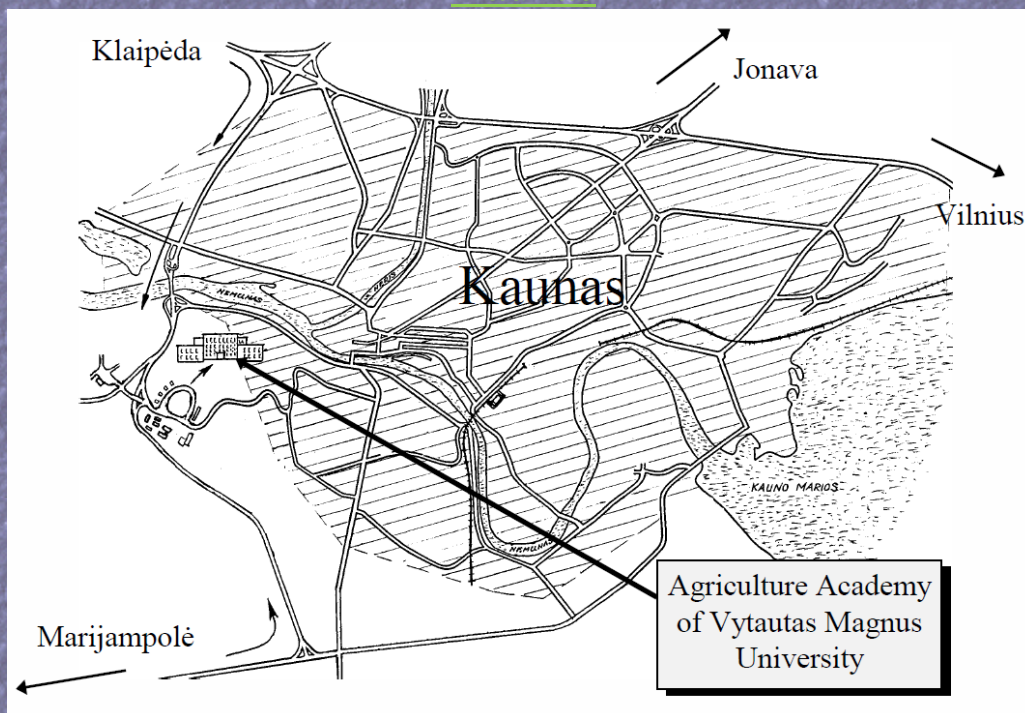

Agriculture Academy of Vytautas Magnus University

INTERNATIONAL COOPERATION DEPARTMENT

VMU-AA Unit

Here - the possibilities of arrival to Kaunas

Maps:

Lithuania

Kaunas

Agriculture Academy of Vytautas Magnus University

Campus plan of Agriculture Academy of Vytautas Magnus University (VMU-AA)

C.b. - Central building (Administration, International Department, Faculty of Agronomy and Faculty of Forestry and Ecology); C.h. - Ceremonial Hall; S.h. - Sport hall; A.1. - Agro-biotechnology laboratory; F.b. - Forestry building; 2nd b. - Second building (Faculty of Agricultural Engineering); 2nd add.b. - Second additional building (Faculty of Agricultural Engineering); L.V.N. - Laboratories of valley "Nemunas"; 3rd b. - Third building (Faculty of Economics & Management, Faculty of Water & Land Management); H.1...9 - hostels No. 1...9; 4th b. - Fourth building (Park of Agricultural Science and Technologies, Conference center); G.r.-h.5 - Guestrooms (hostel No 5, Universiteto str.8); HC - health centre; SC - shopping center; E - exhibition hall; C - canteens; P - parking places; B - bus stops.