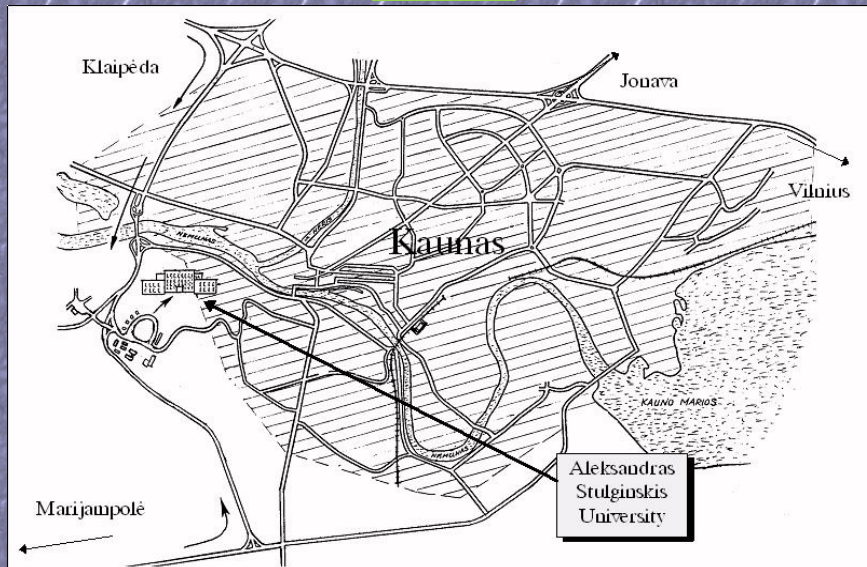

Aleksandras Stulginskis University

INTERNATIONAL DEPARTMENT

Here - the possibilities of arrival to Kaunas

Maps:

Lithuania

Kaunas

Aleksandras Stulginskis University

Campus plan of Aleksandras Stulginskis University (ASU)

C.b. - Central building (Administration, International Department, Faculty of Agronomy and Faculty of Forestry and Ecology); C.h. - Ceremonial Hall; S.h. - Sport hall; A.1. - Agro-biotechnology laboratory; F.b. - Forestry building; 2nd b. - Second building (Faculty of Agricultural Engineering); 2nd add.b. - Second additional building (Faculty of Agricultural Engineering); L.V.N. - Laboratories of valley "Nemunas"; 3rd b. - Third building (Faculty of Economics & Management, Faculty of Water & Land Management); H.1...9 - hostels No. 1...9; 4th b. - Fourth building (Park of Agricultural Science and Technologies, Conference center); G.r.-h.5 - Guestrooms (hostel No 5, Universiteto str.8); HC - health centre; SC - shopping center; E - exhibition hall; C - canteens; P - parking places; B - bus stops.