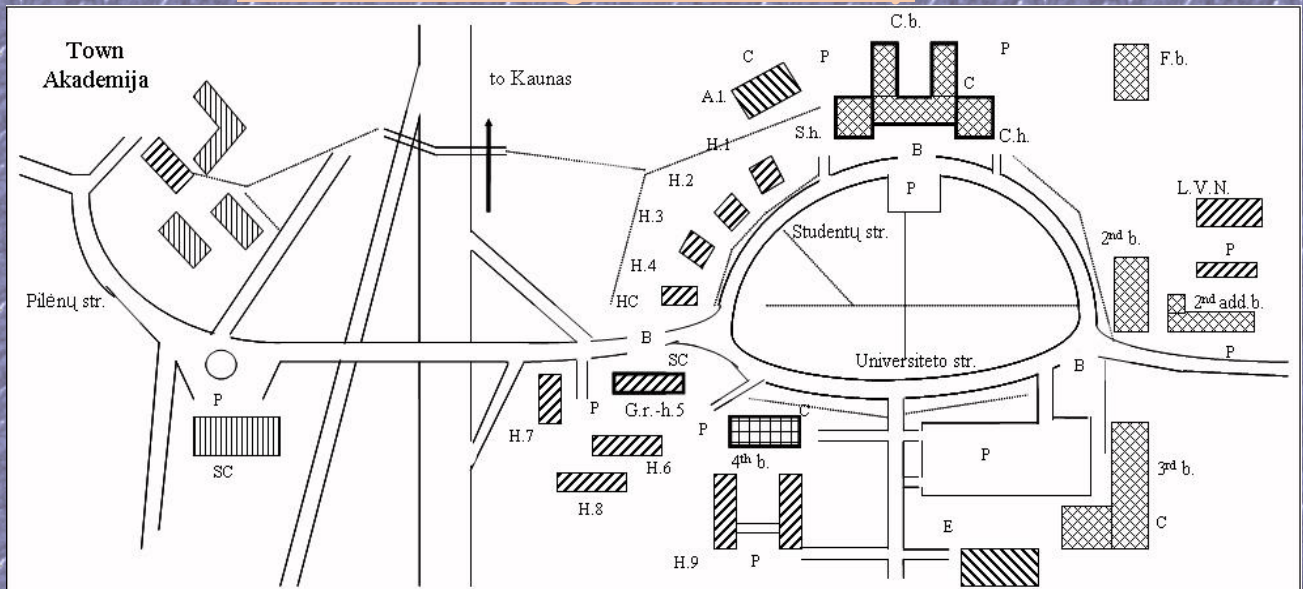

Aleksandras Stulginskis University

INTERNATIONAL DEPARTMENT

Here - the possibilities of arrival to Kaunas

Maps:

Lithuania

Kaunas

Aleksandras Stulginskis University

Campus plan of Aleksandras Stulginskis University (ASU)

C.b. - Central building (Administration, International Department, Faculty of Agronomy and Faculty of Forestry and Ecology); C.h. - Ceremonial Hall; S.h. - Sport hall; A.1. - Agro-biotechnology laboratory; F.b. - Forestry building; 2nd b. - Second building (Faculty of Agricultural Engineering); 2nd add.b. - Second additional building (Faculty of Agricultural Engineering); L.V.N. - Laboratories of valley "Nemunas"; 3rd b. - Third building (Faculty of Economics & Management, Faculty of Water & Land Management); H.1...9 - hostels No. 1...9; 4th b. - Fourth building (Park of Agricultural Science and Technologies, Conference center); G.r.-h.5 - Guestrooms (hostel No 5, Universiteto str.8); HC - health centre; SC - shopping center; E - exhibition hall; C - canteens; P - parking places; B - bus stops.