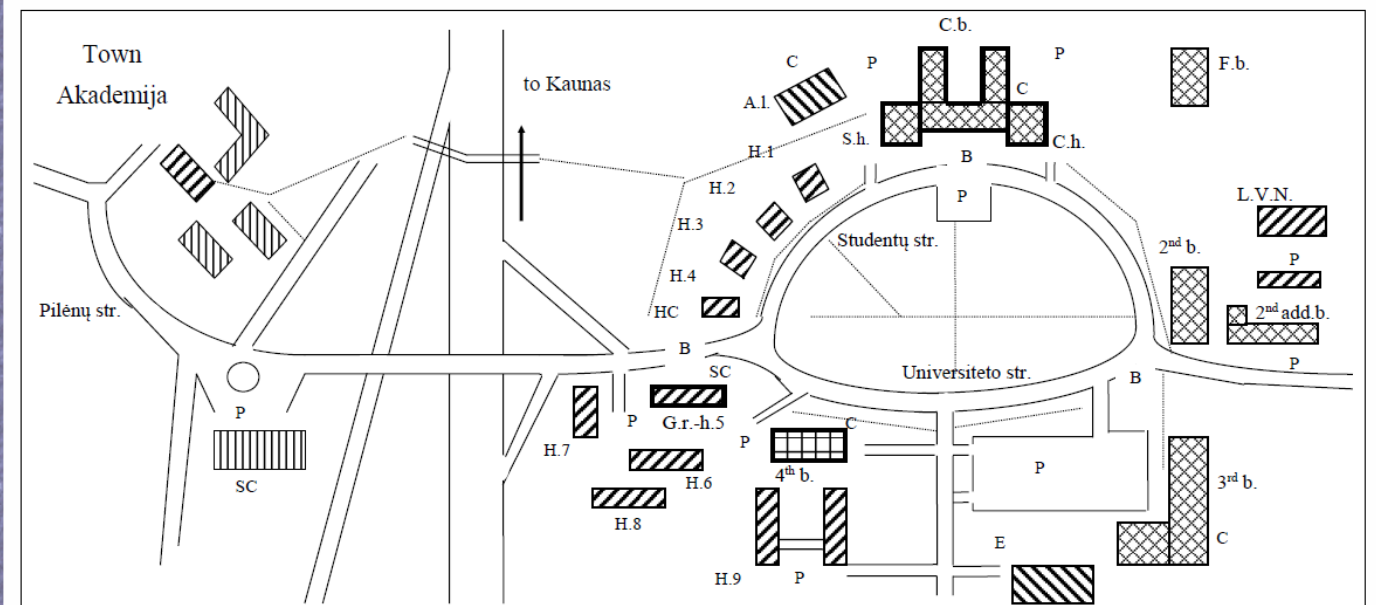

Agriculture Academy of Vytautas Magnus University

INTERNATIONAL COOPERATION DEPARTMENT

VMU-AA Unit

Here - the possibilities of arrival to Kaunas

Maps:

Lithuania

Kaunas

Agriculture Academy of Vytautas Magnus University

Campus plan of Agriculture Academy of Vytautas Magnus University (VMU-AA)

C.b. - Central building (Administration, International Department, Faculty of Agronomy and Faculty of Forestry and Ecology); C.h. - Ceremonial Hall; S.h. - Sport hall; A.1. - Agro-biotechnology laboratory; F.b. - Forestry building; 2nd b. - Second building (Faculty of Agricultural Engineering); 2nd add.b. - Second additional building (Faculty of Agricultural Engineering); L.V.N. - Laboratories of valley "Nemunas"; 3rd b. - Third building (Faculty of Economics & Management, Faculty of Water & Land Management); H.1...9 - hostels No. 1...9; 4th b. - Fourth building (Park of Agricultural Science and Technologies, Conference center); G.r.-h.5 - Guestrooms (hostel No 5, Universiteto str.8); HC - health centre; SC - shopping center; E - exhibition hall; C - canteens; P - parking places; B - bus stops.